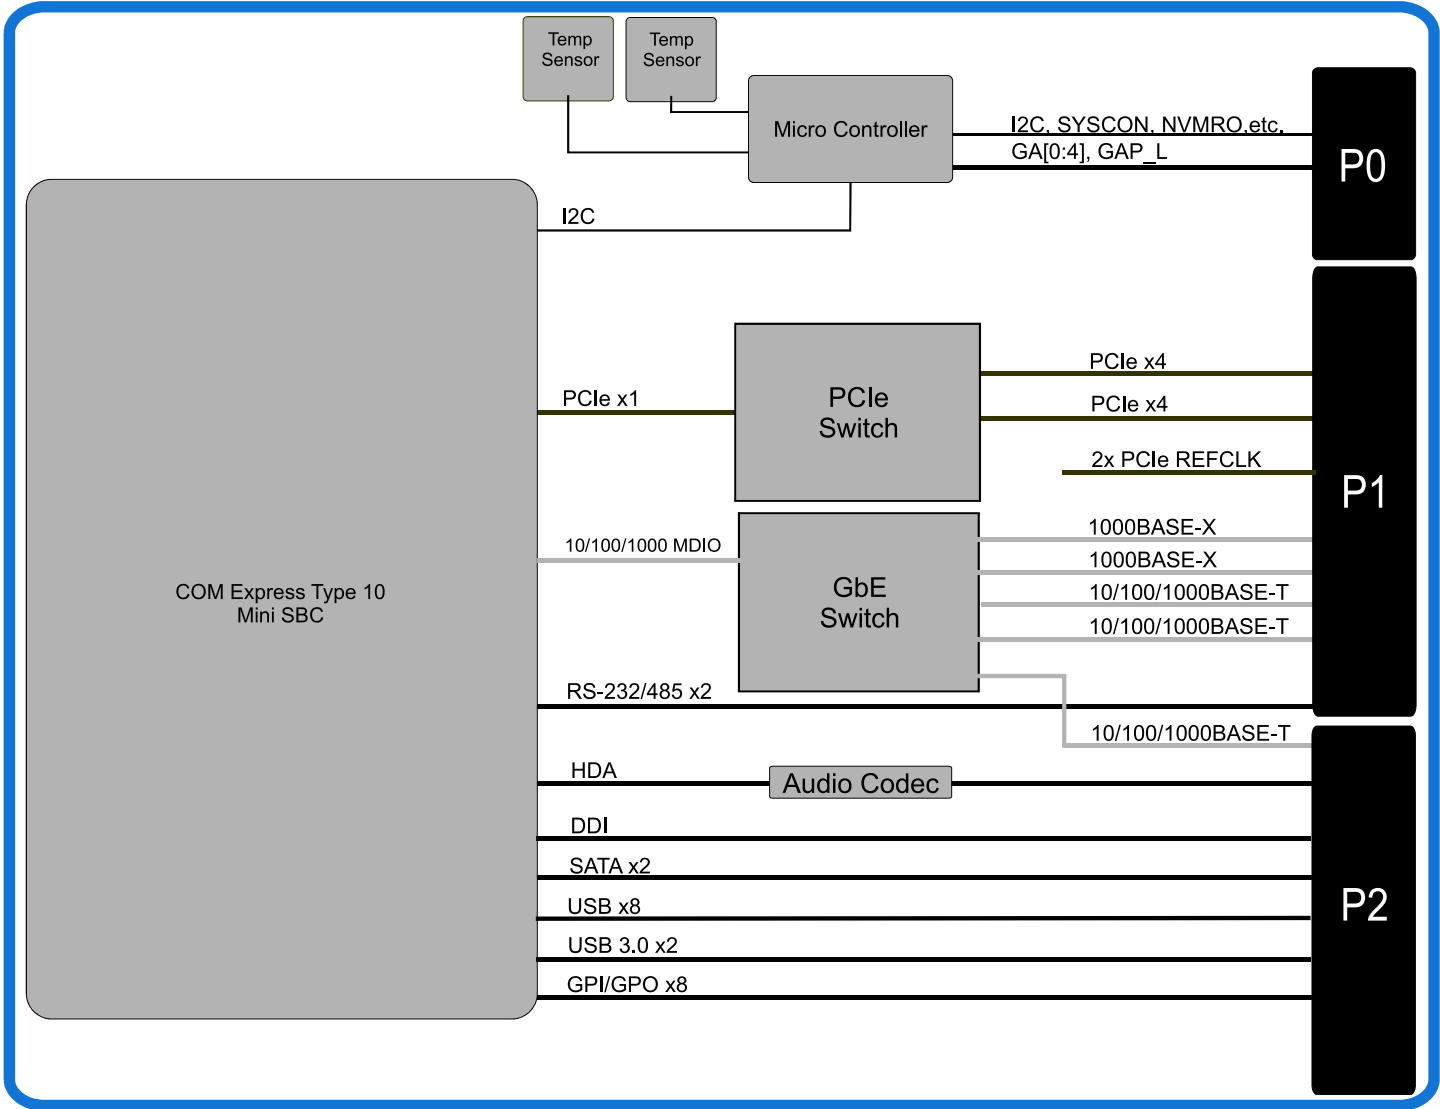

Product Name: GraphiteVPX/CPU
Part Number: VPG001

Connect Tech Inc.
42 Arrow Road, Guelph ON Canada
Tel: 519.836.1291 **Fax:** 519.836.4878
Toll: 800.426.8979 (North America)
Email: sales@connecttech.com
www.connecttech.com